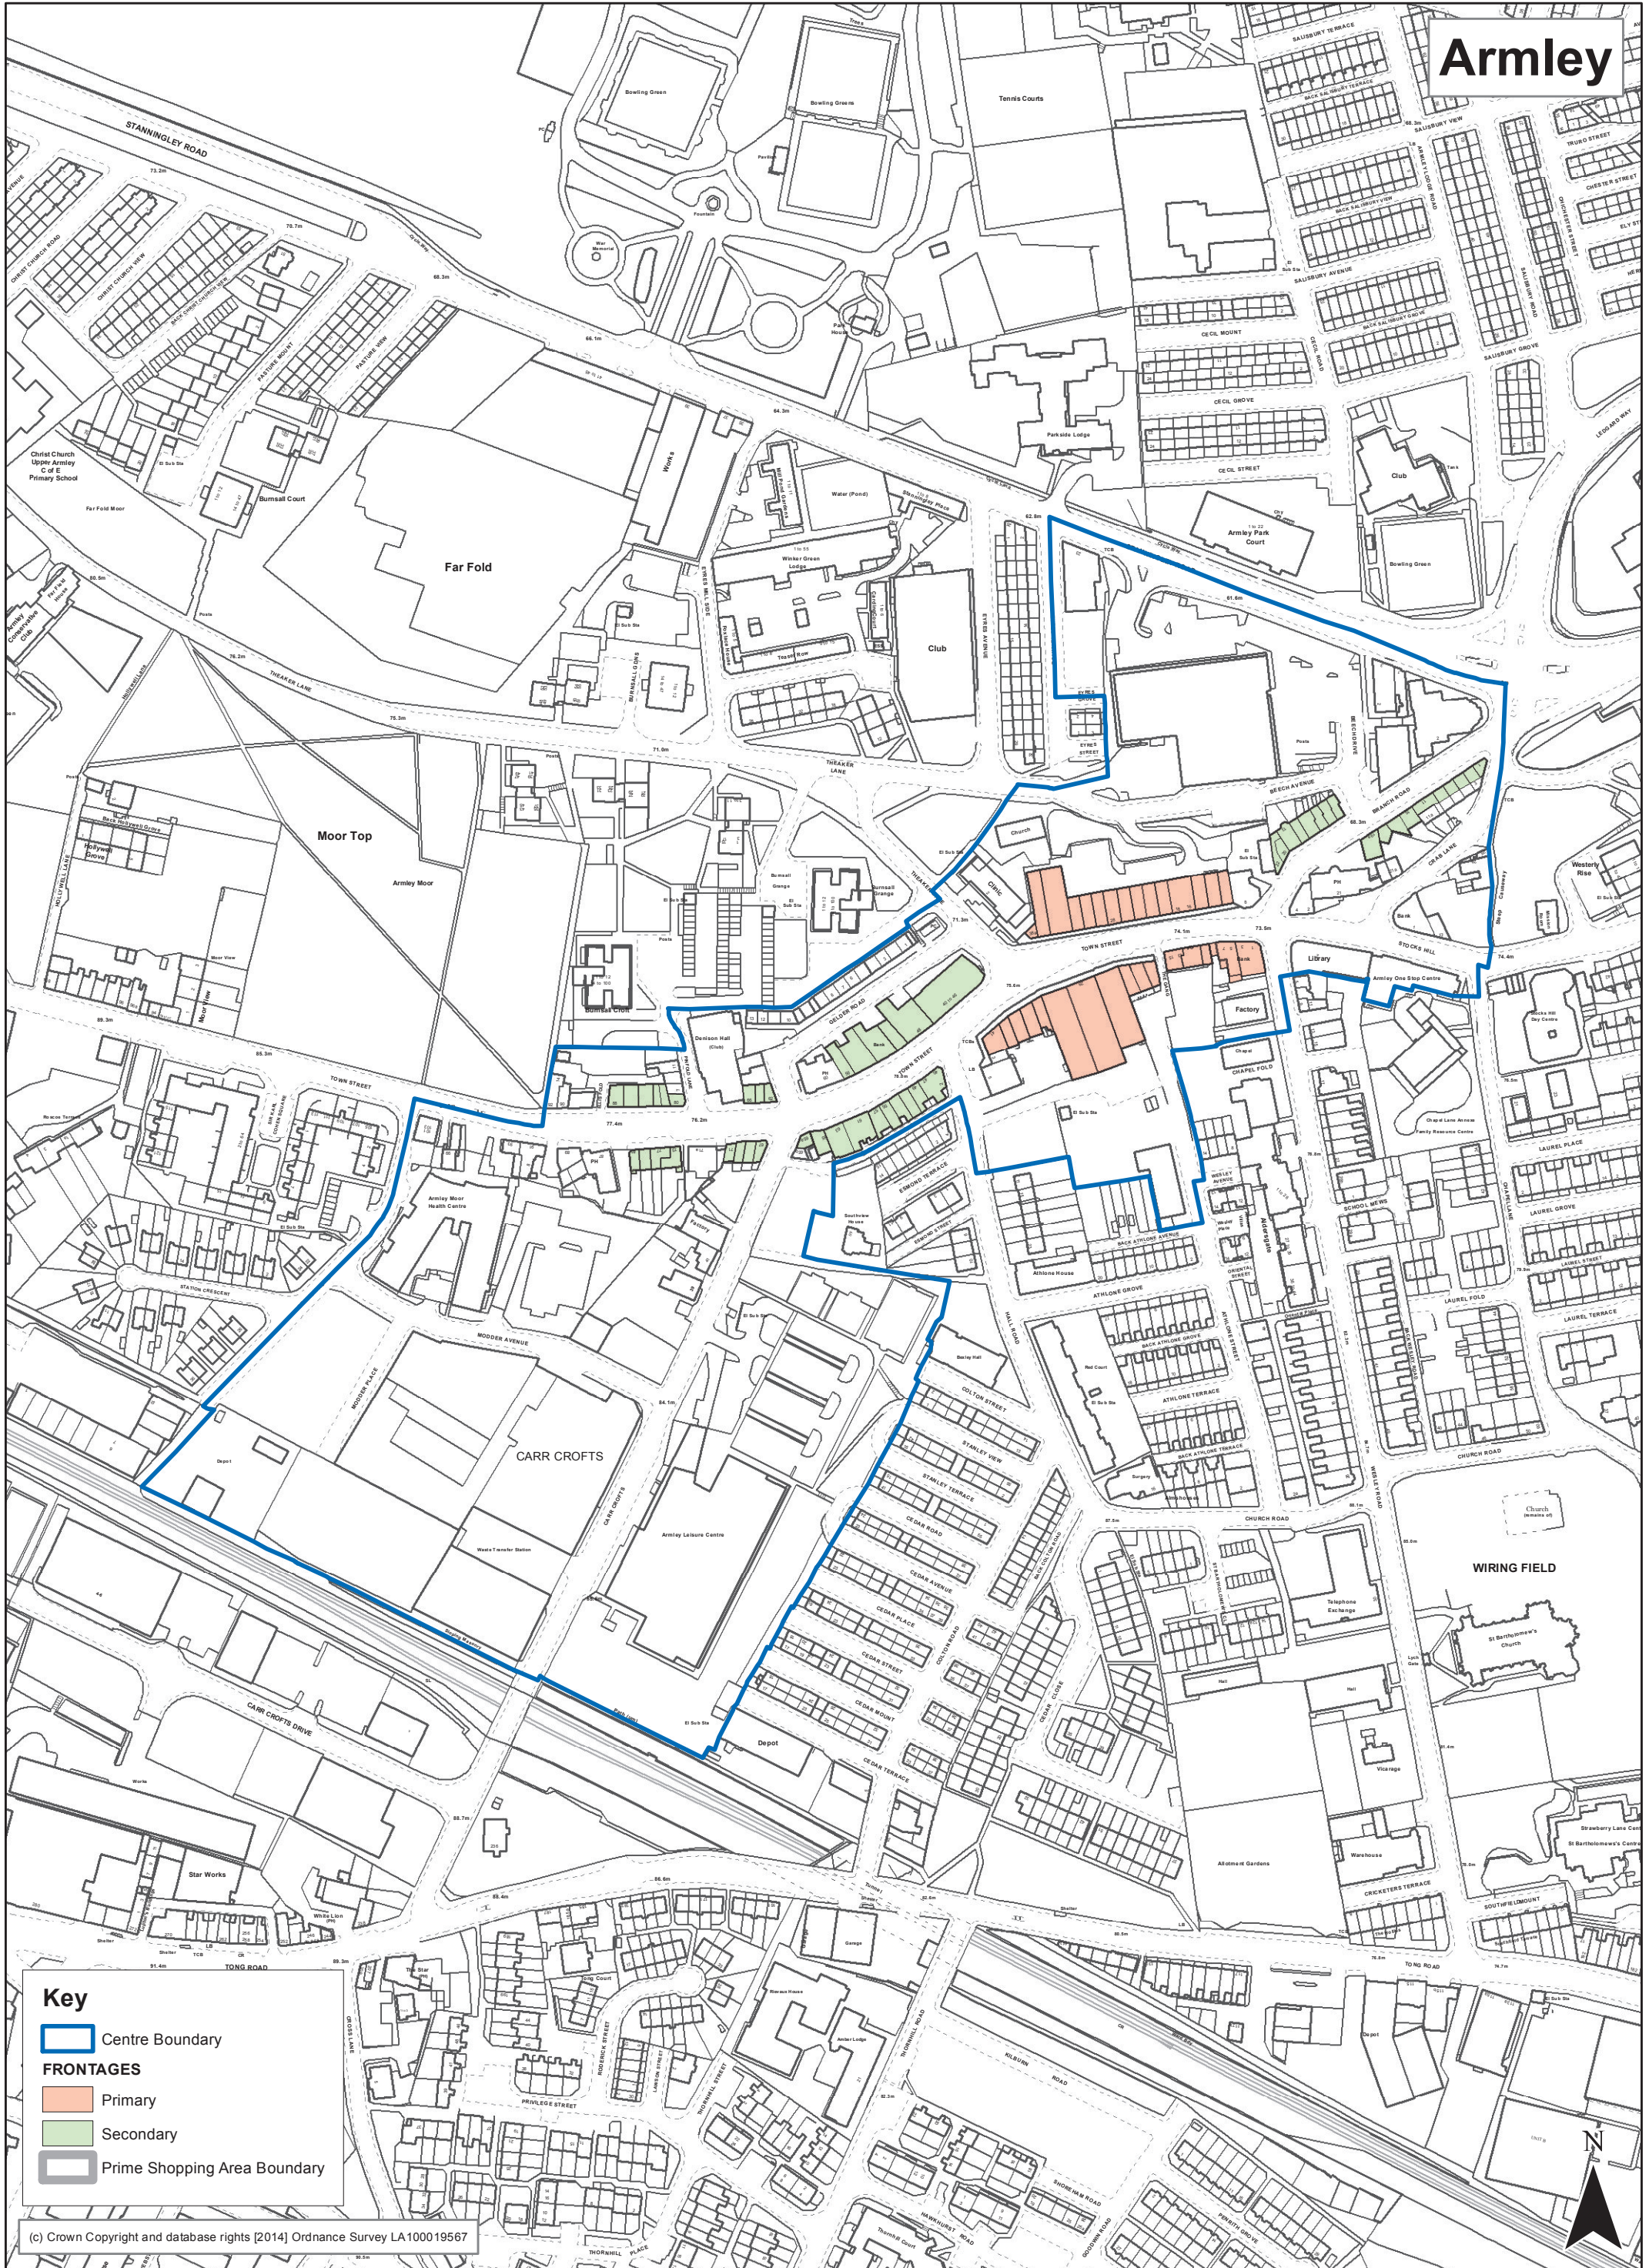

Armley

Key

- Centre Boundary
- FRONTAGES**
- Primary
- Secondary
- Prime Shopping Area Boundary

(c) Crown Copyright and database rights [2014] Ordnance Survey LA100019567